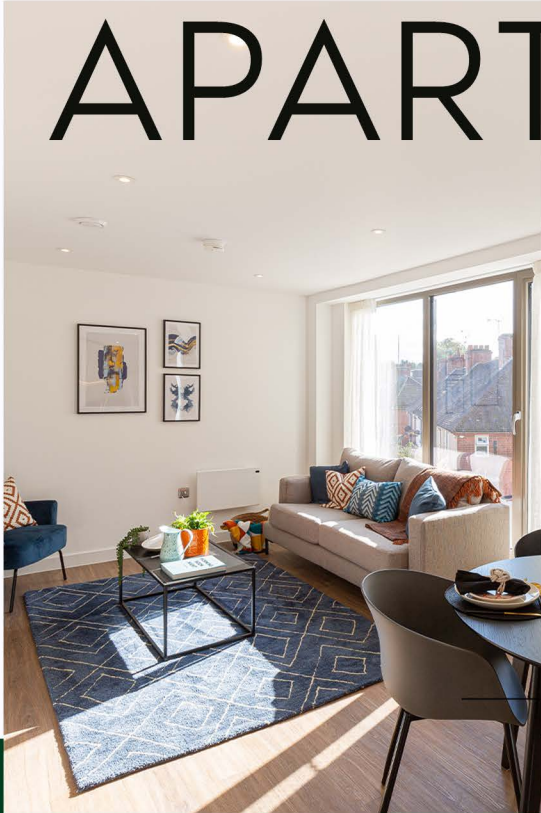

LUXURY PET FRIENDLY APARTMENTS

ONE BED APARTMENT

DESIGNED TO BLEND
COMFORT WITH STYLE

CONTEMPORARY
SYMPHONY
KITCHEN

ALL THE ESSENTIALS
AND LUXURIES YOU NEED

LUXURY APARTMENTS

Our stylish one-bedroom apartments come fully furnished with everything you need to build a home. Whether you're living alone, with a friends, or a partner, we've given you the perfect canvas to make this space your own - all it needs is you.

Starting at just £1,155pcm for a 1-bed, make the most of flexible renting in a stunning, spacious apartment that offers so much more.

LIVING ROOM

THE LOUNGE WAS DESIGNED TO BLEND COMFORT WITH STYLE AND HAS BEEN BEAUTIFULLY FASHIONED WITH A DESIGNER SOFA, ARMCHAIR, COFFEE TABLE, MEDIA UNIT AND NEIGHBOURING DINING TABLE.

ELLIOTTSYARD.COM

TWO BED APARTMENT

DESIGNED TO BLEND
COMFORT WITH STYLE

CONTEMPORARY
SYMPHONY
KITCHEN

LUXURY APARTMENTS

Our stylish two-bedroom apartments come fully furnished with everything you need to build a home. Whether you're living alone or with a friend, we've given you the perfect canvas to make this space your own - all it needs is you.

Starting at just £1,700pcm for a 2-bed, make the most of flexible renting in a stunning, spacious apartment that offers so much more.

ALL THE ESSENTIALS
AND LUXURIES YOU NEED

LIVING ROOM

THE LOUNGE WAS DESIGNED TO BLEND COMFORT WITH STYLE AND HAS BEEN BEAUTIFULLY FASHIONED WITH A DESIGNER SOFA, COFFEE TABLE, PRIVACY VOILE, MEDIA UNIT AND NEIGHBOURING DINING TABLE.