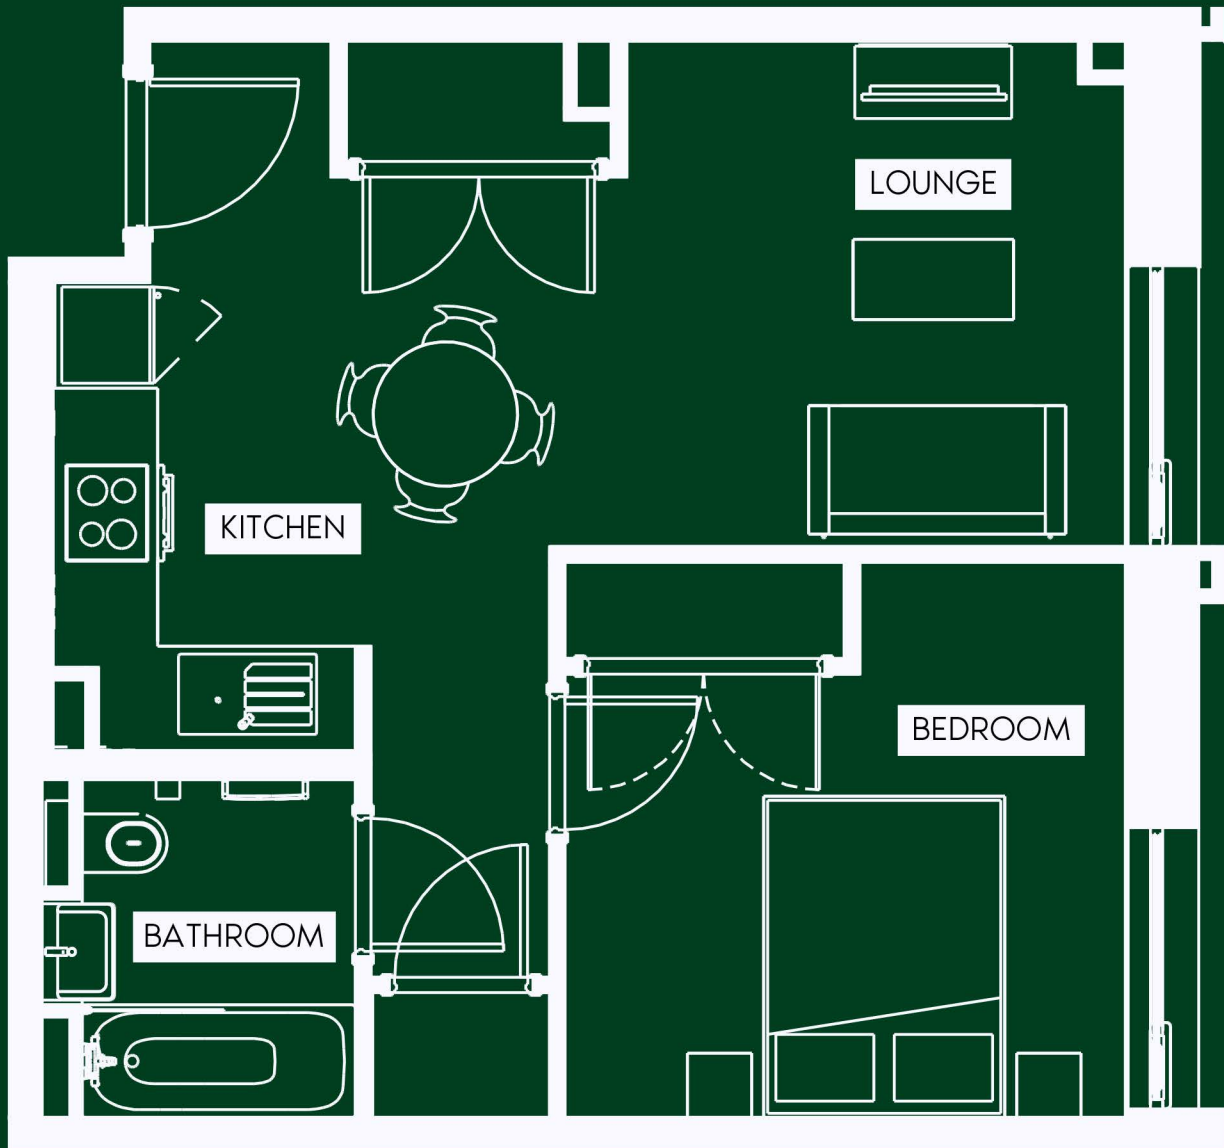

Starting at just £1,155pcm for a 1-bed, make the most of flexible renting in a stunning, spacious apartment that offers so much more.

LIVING ROOM

THE LOUNGE WAS DESIGNED TO BLEND COMFORT WITH STYLE AND HAS BEEN BEAUTIFULLY FASHIONED WITH A DESIGNER SOFA, ARMCHAIR, COFFEE TABLE, MEDIA UNIT AND NEIGHBOURING DINING TABLE.

KITCHEN DINING

- 3D OVEN AND GRILL
- INDUCTION HOBS AND EXTRACTOR FAN
- FRIDGE / FREEZER
- DISH WASHER
- MICROWAVE
- WASHER/DRYER
- OPTIONAL KITCHEN ACCESSORY PACKAGES

SPACIOUS BEDROOM

- DOUBLE BED WITH BUILT-IN DRAWERS
- BUILT- IN WARDROBE WITH AUTOMATIC LIGHTING
- BEDSIDE TABLES
- DESIGNER PRIVACY VOILE
- BLACK OUT CURTAINS
- OPTIONAL BEDDING PACKAGES

ONE BEDROOM APARTMENT

Prices from: £1,155pcm
Deposit: 1 month's rent

Sizes starting from: 424 Sq. Ft.
Tenancy Agreement: Min 6 months max 5 years

24/7 CONCIERGE

RESIDENT'S LOUNGE

PET FRIENDLY

FLEXIBLE CONTRACTS

Starting at just £1,700pcm for a 2-bed, make the most of flexible renting in a stunning, spacious apartment that offers so much more.

ALL THE ESSENTIALS
AND LUXURIES YOU NEED

LIVING ROOM

THE LOUNGE WAS DESIGNED TO BLEND COMFORT WITH STYLE AND HAS BEEN BEAUTIFULLY FASHIONED WITH A DESIGNER SOFA, COFFEE TABLE, PRIVACY VOILE, MEDIA UNIT AND NEIGHBOURING DINING TABLE.