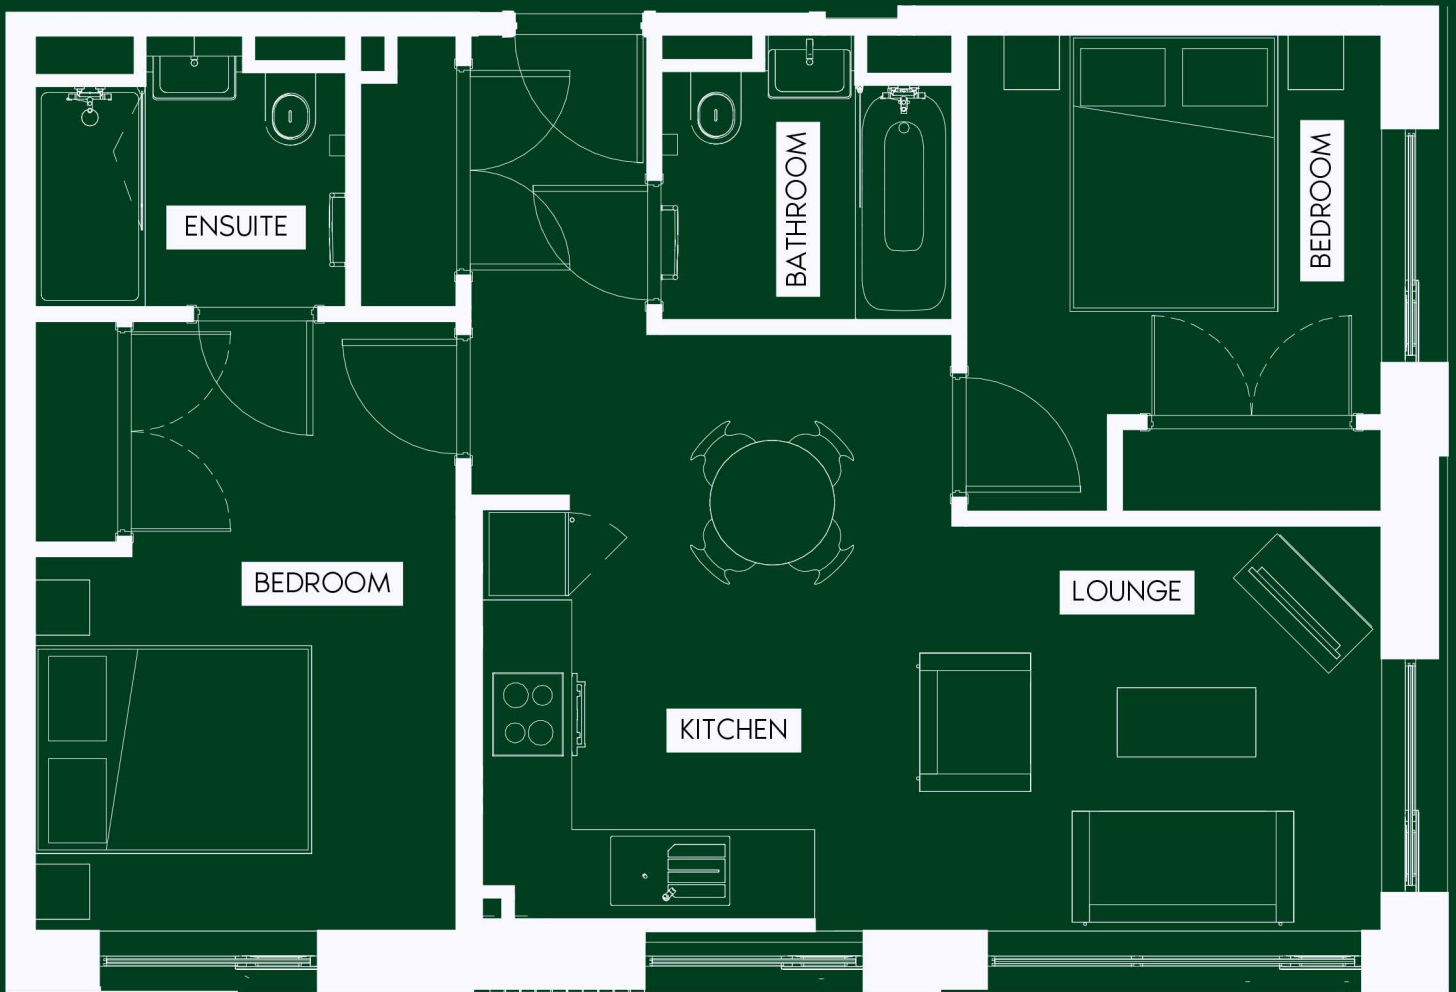

TWO BEDROOM APARTMENT

Prices from: £1,700pcm
Deposit: 1 month's rent

Sizes starting from: 734 Sq. Ft.
Tenancy Agreement: Min 6 months max 5 years

24/7 CONCIERGE

RESIDENT'S LOUNGE

PET FRIENDLY

FLEXIBLE CONTRACTS

PARKING AVAILABLE

BROADBAND INCLUDED

DESIGNER FURNITURE