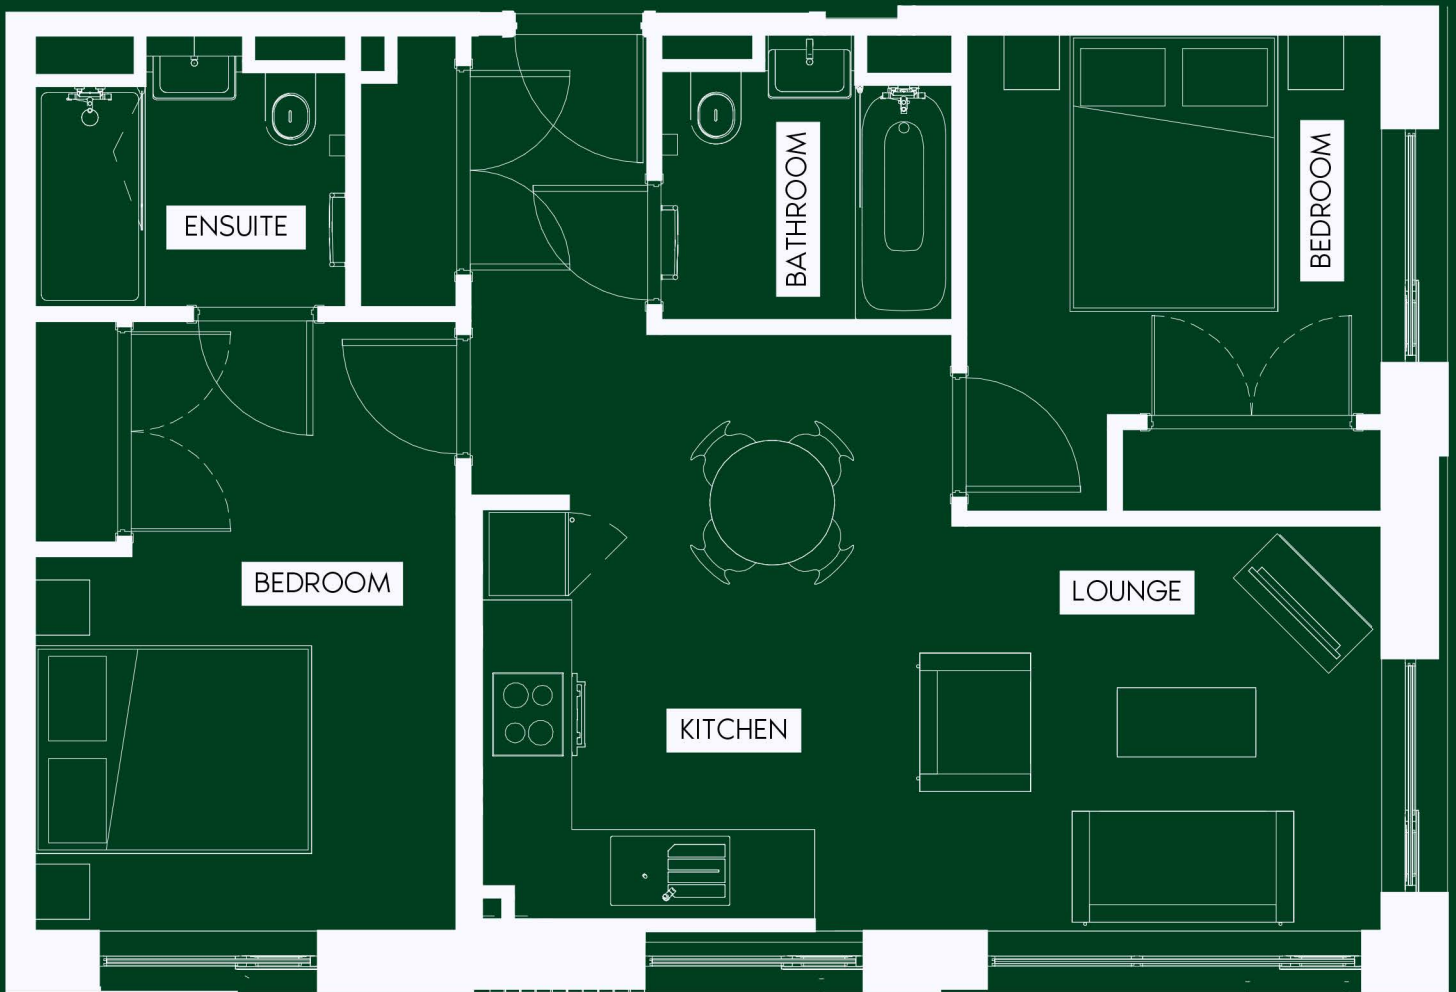

Starting at just £1,700pcm for a 2-bed, make the most of flexible renting in a stunning, spacious apartment that offers so much more.

ALL THE ESSENTIALS
AND LUXURIES YOU NEED

LIVING ROOM

THE LOUNGE WAS DESIGNED TO BLEND COMFORT WITH STYLE AND HAS BEEN BEAUTIFULLY FASHIONED WITH A DESIGNER SOFA, COFFEE TABLE, PRIVACY VOILE, MEDIA UNIT AND NEIGHBOURING DINING TABLE.

KITCHEN DINING

- 3D OVEN AND GRILL
- INDUCTION HOBS AND EXTRACTOR FAN
- FRIDGE / FREEZER
- DISH WASHER
- MICROWAVE
- WASHER/DRYER
- OPTIONAL KITCHEN ACCESSORY PACKAGES

ENSUITE BEDROOM

- DOUBLE & KING SIZE BEDS WITH BUILT-IN DRAWERS
- BUILT- IN WARDROBE WITH AUTOMATIC LIGHTING
- BEDSIDE TABLES
- DESIGNER PRIVACY VOILE
- BLACK OUT CURTAINS
- OPTIONAL BEDDING PACKAGES

TWO BEDROOM APARTMENT

Prices from: £1,700pcm
Deposit: 1 month's rent

Sizes starting from: 734 Sq. Ft.
Tenancy Agreement: Min 6 months max 5 years

24/7 CONCIERGE

RESIDENT'S LOUNGE

PET FRIENDLY

FLEXIBLE CONTRACTS