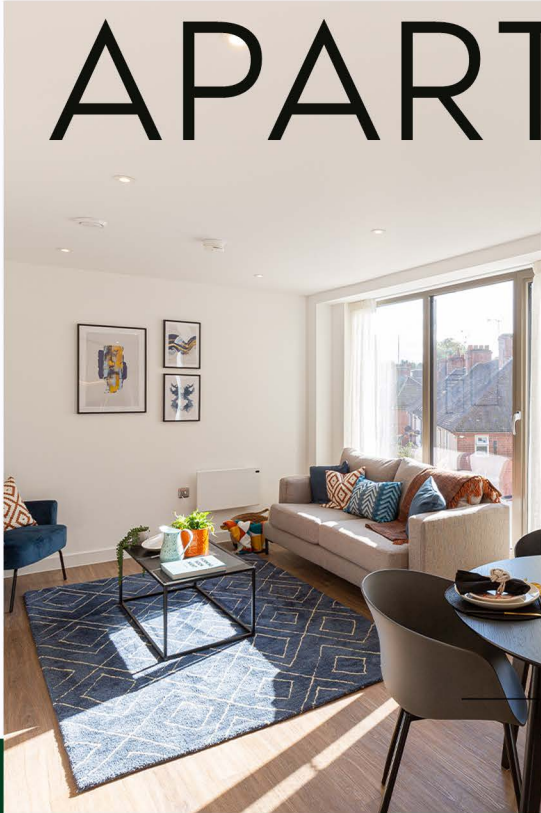

ELLIOTTSYARD.COM

TWO BED APARTMENT

DESIGNED TO BLEND
COMFORT WITH STYLE

CONTEMPORARY
SYMPHONY
KITCHEN

LUXURY APARTMENTS

Our stylish two-bedroom apartments come fully furnished with everything you need to build a home. Whether you're living alone or with a friend, we've given you the perfect canvas to make this space your own - all it needs is you.

Starting at just £1,700pcm for a 2-bed, make the most of flexible renting in a stunning, spacious apartment that offers so much more.

ALL THE ESSENTIALS
AND LUXURIES YOU NEED

LIVING ROOM

THE LOUNGE WAS DESIGNED TO BLEND COMFORT WITH STYLE AND HAS BEEN BEAUTIFULLY FASHIONED WITH A DESIGNER SOFA, COFFEE TABLE, PRIVACY VOILE, MEDIA UNIT AND NEIGHBOURING DINING TABLE.