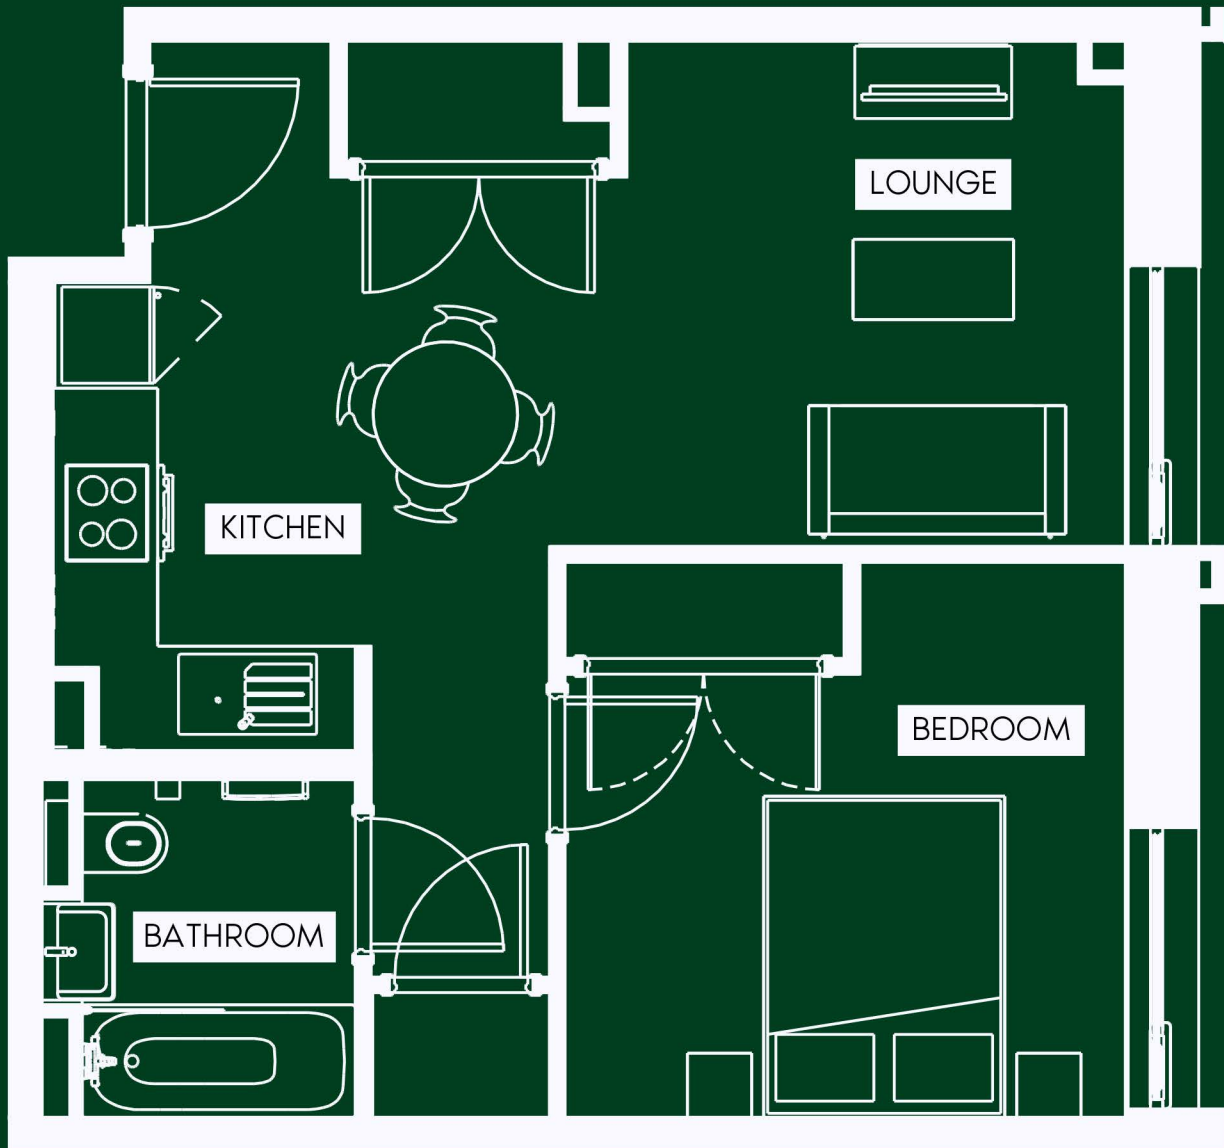

Starting at just £1,155pcm for a 1-bed, make the most of flexible renting in a stunning, spacious apartment that offers so much more.

LIVING ROOM

THE LOUNGE WAS DESIGNED TO BLEND COMFORT WITH STYLE AND HAS BEEN BEAUTIFULLY FASHIONED WITH A DESIGNER SOFA, ARMCHAIR, COFFEE TABLE, MEDIA UNIT AND NEIGHBOURING DINING TABLE.

KITCHEN DINING

- 3D OVEN AND GRILL
- INDUCTION HOBS AND EXTRACTOR FAN
- FRIDGE / FREEZER
- DISH WASHER
- MICROWAVE
- WASHER/DRYER
- OPTIONAL KITCHEN ACCESSORY PACKAGES

SPACIOUS BEDROOM

- DOUBLE BED WITH BUILT-IN DRAWERS
- BUILT- IN WARDROBE WITH AUTOMATIC LIGHTING
- BEDSIDE TABLES
- DESIGNER PRIVACY VOILE
- BLACK OUT CURTAINS
- OPTIONAL BEDDING PACKAGES

ONE BEDROOM APARTMENT

Prices from: £1,155pcm
Deposit: 1 month's rent

Sizes starting from: 424 Sq. Ft.
Tenancy Agreement: Min 6 months max 5 years

24/7 CONCIERGE

RESIDENT'S LOUNGE

PET FRIENDLY

FLEXIBLE CONTRACTS